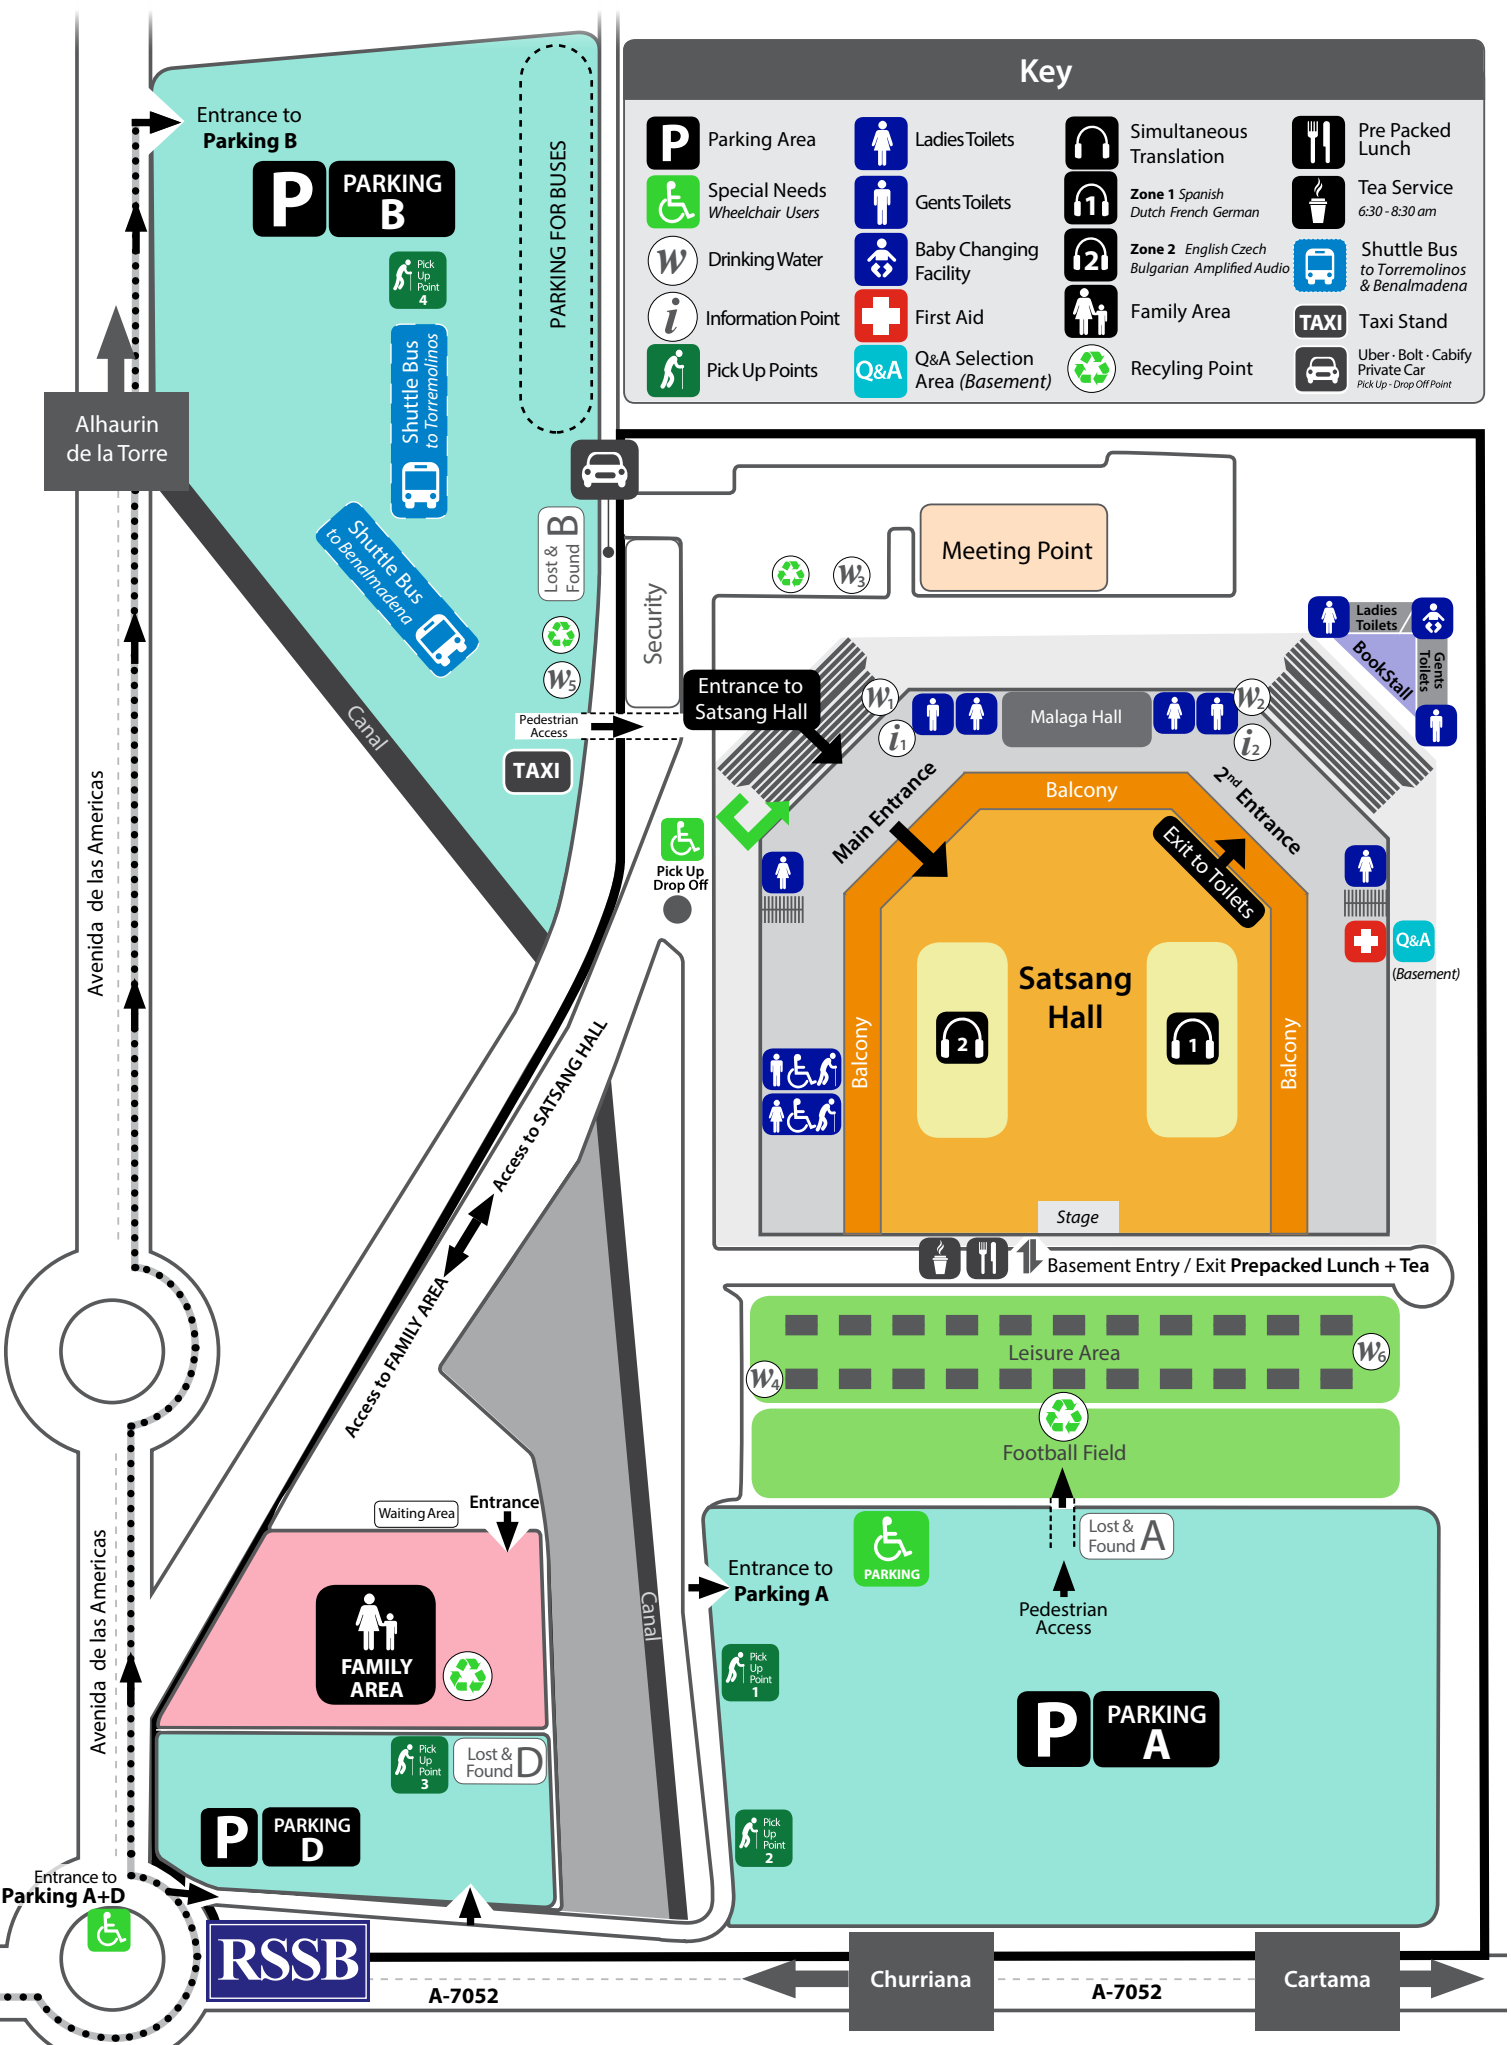

RSSB SPAIN Satsang Centre Map

Key			
P Parking Area	Ladies Toilets	Simultaneous Translation	Pre Packed Lunch
Special Needs Wheelchair Users	Gents Toilets	Zone 1 Spanish Dutch French German	Tea Service 6:30 - 8:30 am
Drinking Water	Baby Changing Facility	Zone 2 English Czech Bulgarian Amplified Audio	Shuttle Bus to Torremolinos & Benalmadena
Information Point	First Aid	Family Area	TAXI Taxi Stand
Pick Up Points	Q&A Selection Area (Basement)	Recycling Point	Uber - Bolt - Cabify Private Car Pick Up - Drop Off Point

* This map is not to scale. April 2026