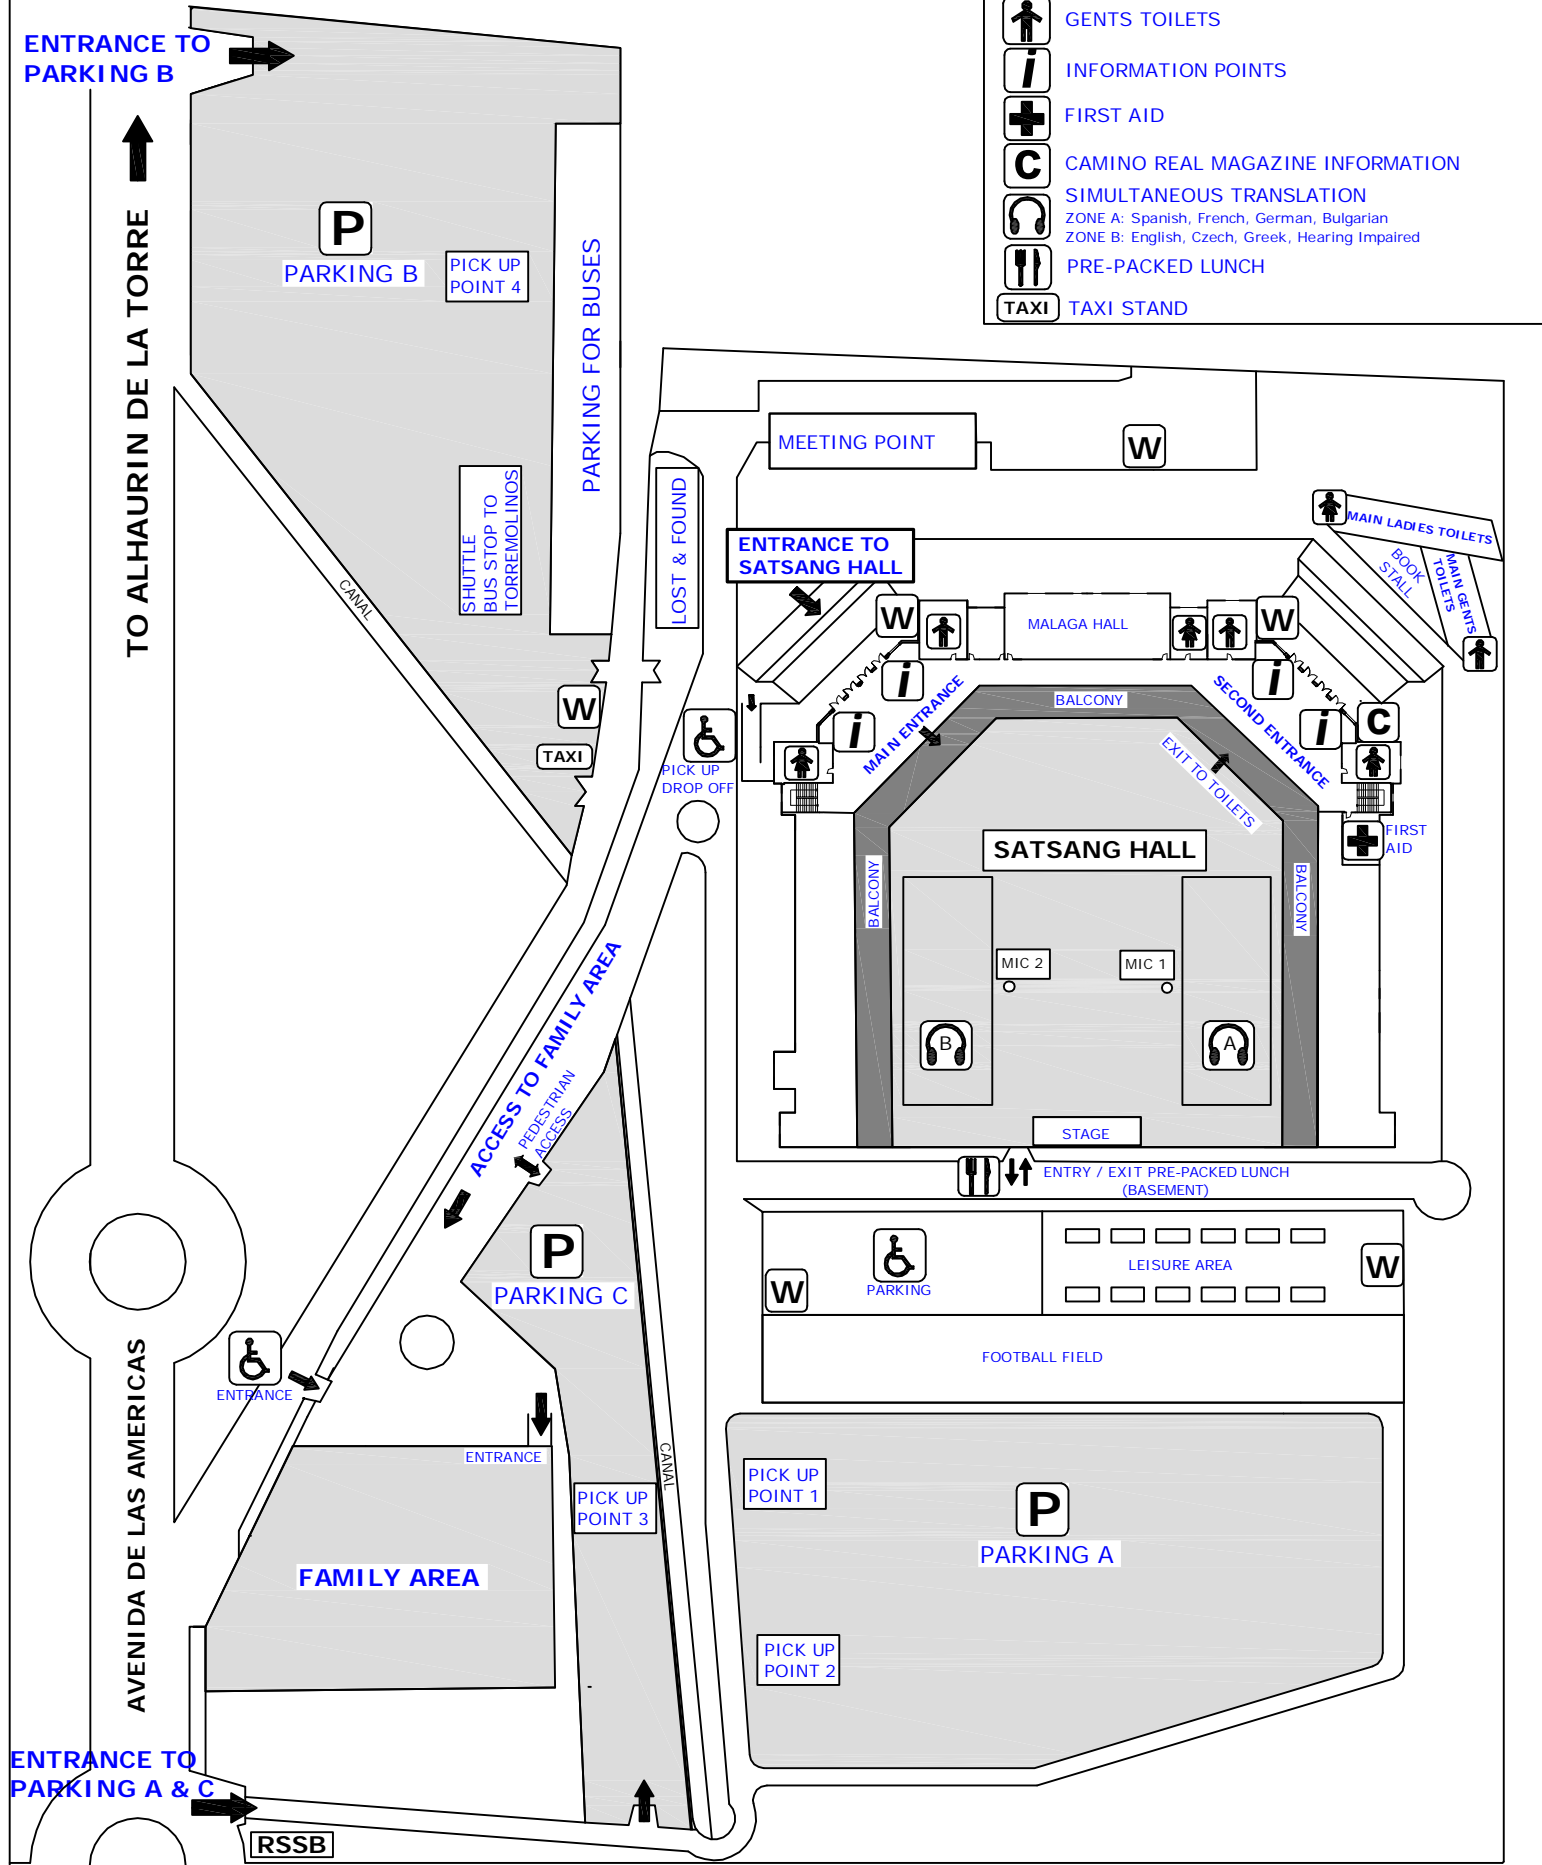

RSSB SPAIN CENTRE MAP

LOCATOR

-  PARKING AREA
-  SPECIAL NEEDS
-  DRINKING WATER
-  LADIES TOILETS
-  GENTS TOILETS
-  INFORMATION POINTS
-  FIRST AID
-  CAMINO REAL MAGAZINE INFORMATION
-  SIMULTANEOUS TRANSLATION
ZONE A: Spanish, French, German, Bulgarian
ZONE B: English, Czech, Greek, Hearing Impaired
-  PRE-PACKED LUNCH
-  TAXI STAND

TO CHURRIANA ←

A-7052

TO CARTAMA →

December 2011